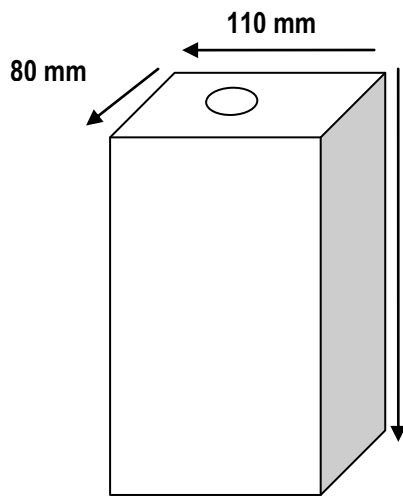

Scenic Rim Regional Council Columbarium Guidelines

Ash Container Dimensions

Scenic Rim Regional Council will only accept ash containers measuring a maximum size as shown on the diagrams below. Please ensure ashes you forward to Council are in a container no larger than shown.

Beaudesert, Canungra and
Tamborine

Boonah

Tamborine Garden Columbarium

Niche Plaque Dimensions

The niche plaque should measure 150mm x 150mm, without screw holes.

NB For Mt Tamborine Columbarium "C" (the newer columbarium), plaques should measure 178mm length x 148mm height, without screw holes.