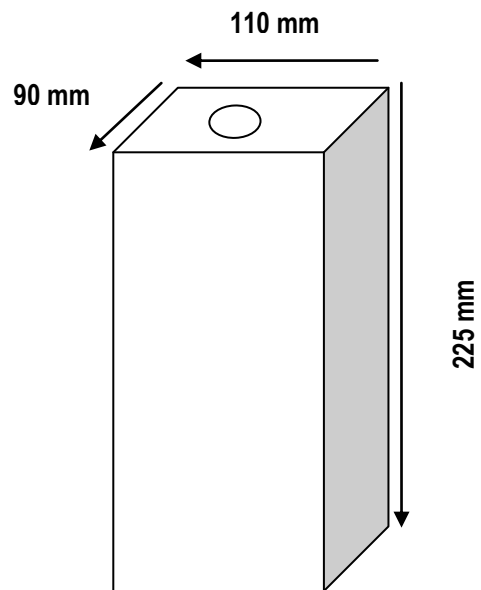

Scenic Rim Regional Council Columbarium Guidelines

Ash Container Dimensions

Scenic Rim Regional Council will only accept ash containers measuring a maximum size as shown on the diagrams below. Please ensure ashes you forward to Council are in a container no larger than shown.

Beaudesert, Canungra and
Tamborine

Boonah

Tamborine Garden Columbarium

Niche Plaque Dimensions

The niche plaque should measure 150mm x 150mm, without screw holes.

NB For Mt Tamborine Columbarium "C" (the newer columbarium), plaques should measure 178mm length x 148mm height, without screw holes.