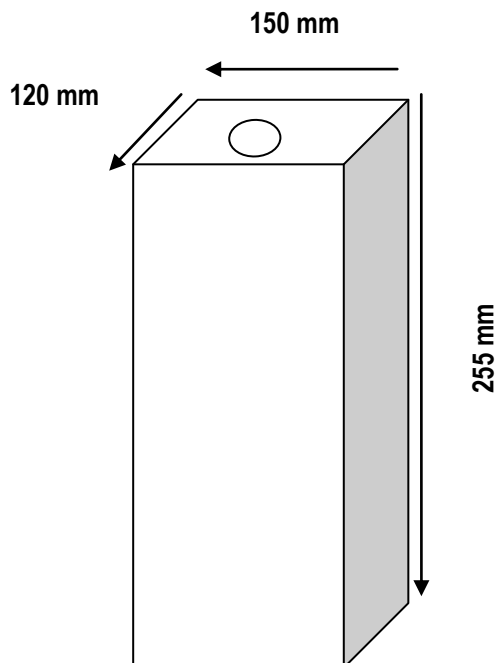

Scenic Rim Regional Council Columbarium Guidelines

Ash Container Dimensions

Scenic Rim Regional Council will only accept ash containers measuring a maximum size as shown on the diagrams below. Please ensure ashes you forward to Council are in a container no larger than shown.

Beaudesert, Canungra and
Tamborine

Boonah

Tamborine Garden Columbarium

Niche Plaque Dimensions

The niche plaque should measure 150mm x 150mm, without screw holes.

NB For Mt Tamborine Columbarium "C" (the newer columbarium), plaques should measure 178mm length x 148mm height, without screw holes.